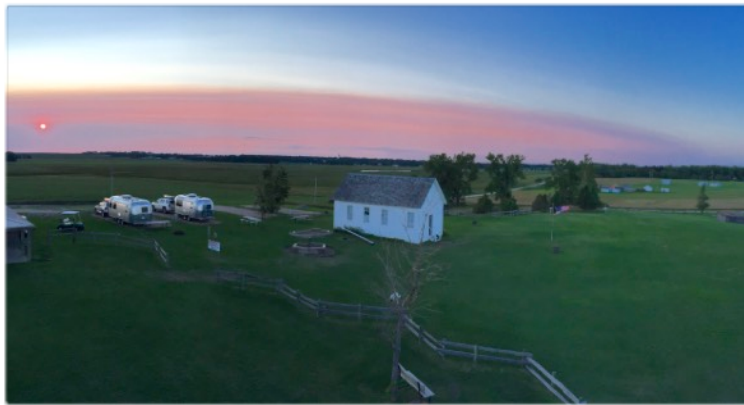

THE TICKER

The newsletter for the WBCCI Central Indiana Unit

Prophetstown SP Family Rally

The Prophetstown Family Rally will be held August 10-13.

Eclipse Rallies

There are two Eclipse rallies to coming August 18-22. The Central Indiana Unit Rally at Little Grassy Lake Campground near Carbondale, IL is sold out, however, the Illinois Lincolnland Unit may have sites available at the Du Quoin Fairgrounds in Du Quoin, IL.

Dear CIU members,

Amazing – summer is going by so quickly. Several of our members are returning from the International rally at Escanaba, MI. We'll hope to get a download from them and hopefully some photos.

Over the summer we have had several new members join us. Our newest members are:

- John and Mary Ellen Deegan
- Thad and Erin Ewald
- Joe and Mary Ashland
- Bill McQuary

If you see them at our events, welcome them!

Hope to see you at an upcoming event!

Darryl

Photos from our Members:

Camping at the Ingalls Homestead in De Smet, SD,
by Steve Mentz.

Entering Badlands National Park,
by Steve Mentz.

Devil's Tower National Monument,
by Steve Mentz.